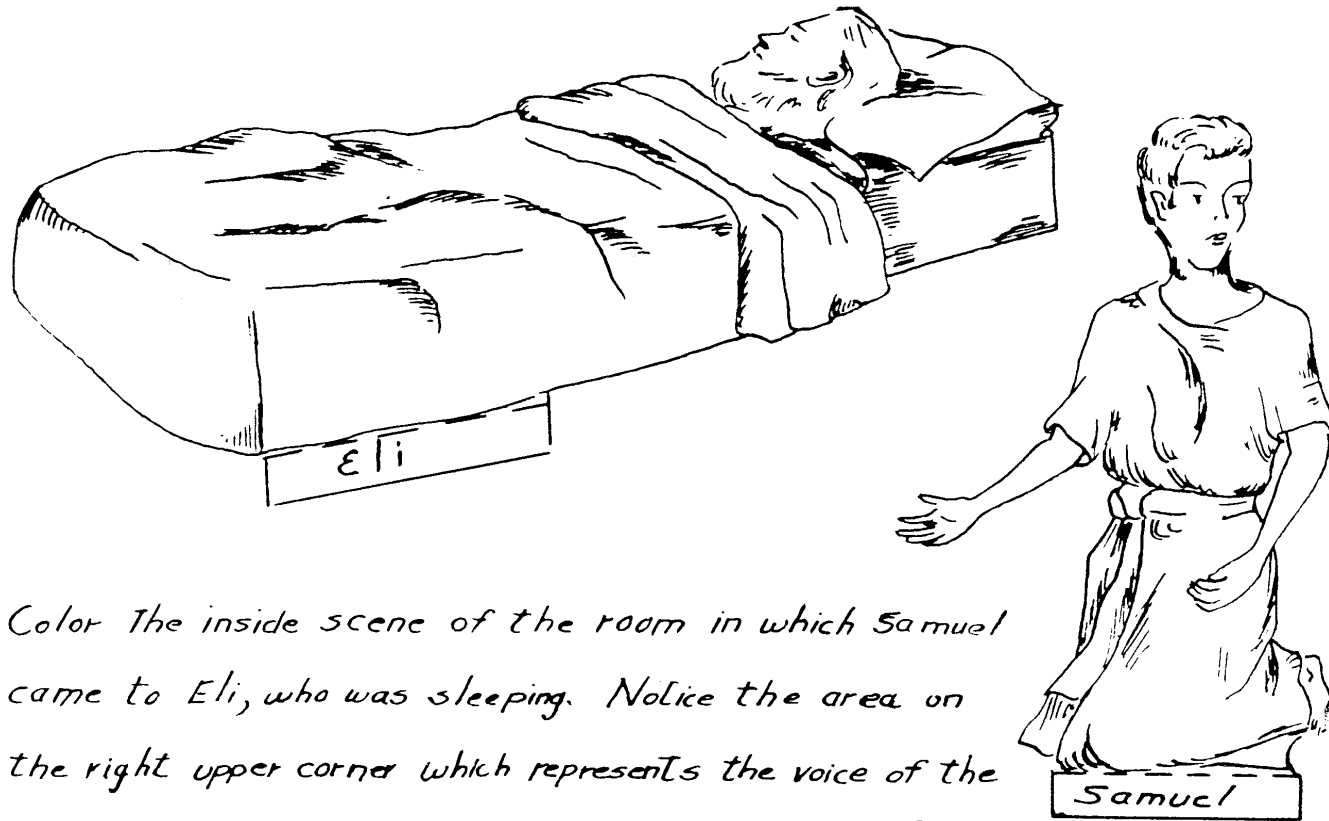

Diorama Project for the Call of Samuel (1 Samuel 3)

God Calls Samuel

Color the inside scene of the room in which Samuel came to Eli, who was sleeping. Notice the area on the right upper corner which represents the voice of the Lord speaking to Samuel. Color this the color you feel would represent the Lord. Color the stone work and the drapery. Color and mount the figures on cardboard and place them in the room remembering that Samuel is listening to the Lord speaking.